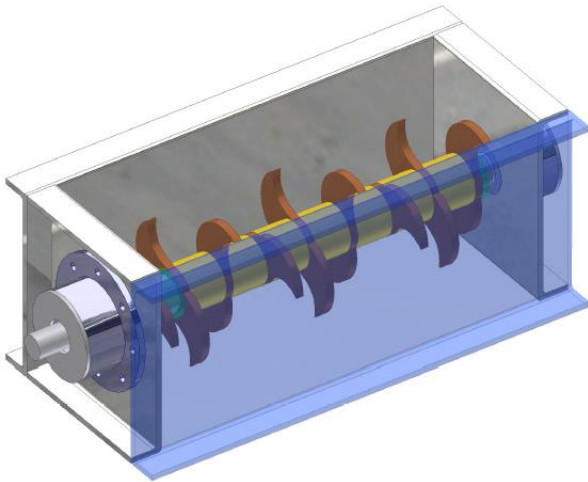

TRTT DESIGN

บริษัท เทอร์เรค เทคโนโลยี (ประเทศไทย) จำกัด

THEREC

THEREC TECHNOLOGY (THAILAND) CO., LTD.

Therec Technology (Thailand) Co.,Ltd.

88 Karnjanapisek 4/2 Bangbon Bangkok 10150 Thailand

E-mail : sales@thereccorp.com

Website : www.thereccorp.com

Sale Office

Head office & Factory

Tel : 662 893 9004 (3lines) Fax : 662 893 9178