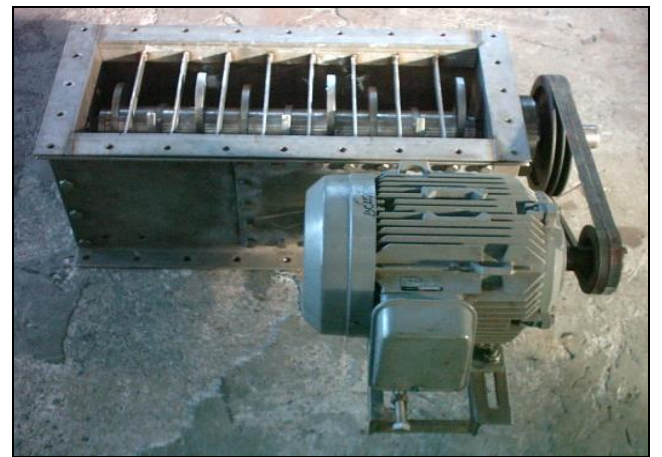

THEREC TECHNOLOGY (THAILAND) LTD.

LUMP BREAKER

***BAG DUMP STATION
WITH LUMP BREAKER***

Lump-breaking equipment is able to reduce lumps created in the production, storage or transportation of bulk solids and powders. The rotation of specially shaped blades through a fixed comb gives an efficient lump breaking action.