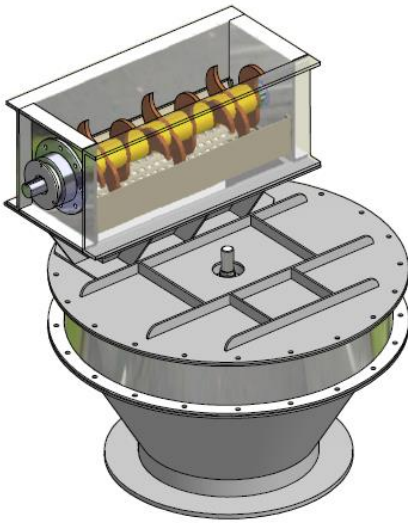

TRTT DESIGN

บริษัท เทอร์เรค เทคโนโลยี (ประเทศไทย) จำกัด

THEREC

THEREC TECHNOLOGY (THAILAND) CO., LTD.

Therec Technology (Thailand) Co.,Ltd.

88 Karnjanapisek 4/2 Bangbon Bangkok 10150 Thailand

E-mail : sales@thereccorp.com

Website : www.thereccorp.com

Sale Office

Head office & Factory

Tel : 662 893 9004 (3lines) Fax : 662 893 9178