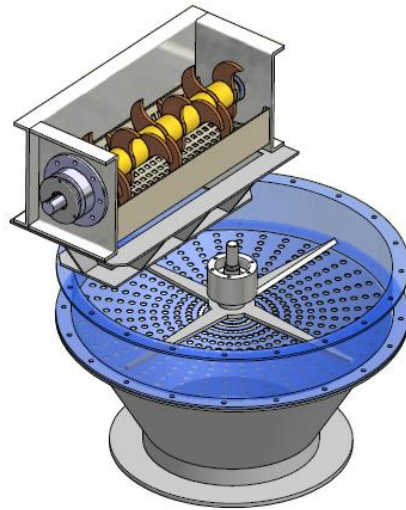

TRTT DESIGN

บริษัท เทอร์เรค เทคโนโลยี (ประเทศไทย) จำกัด

THEREC

THEREC TECHNOLOGY (THAILAND) CO., LTD.

Therec Technology (Thailand) Co.,Ltd.

88 Karnjanapisek 4/2 Bangbon Bangkok 10150 Thailand

E-mail : sales@thereccorp.com

Website : www.thereccorp.com

Sale Office

Head office & Factory

Tel : 662 893 9004 (3lines) Fax : 662 893 9178