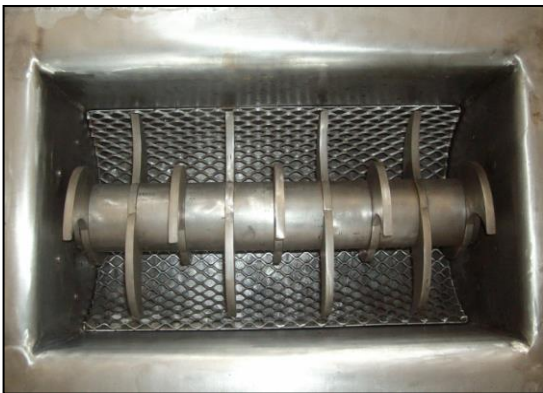

TRTT DESIGN

บริษัท เทอร์เรค เทคโนโลยี (ประเทศไทย) จำกัด

THEREC

THEREC TECHNOLOGY (THAILAND) CO., LTD.

Therec Technology (Thailand) Co.,Ltd.

88 Karnjanapisek 4/2 Bangbon Bangkok 10150 Thailand

E-mail : sales@thereccorp.com

Website : www.thereccorp.com

Sale Office

Head office & Factory

Tel : 662 893 9004 (3lines) Fax : 662 893 9178